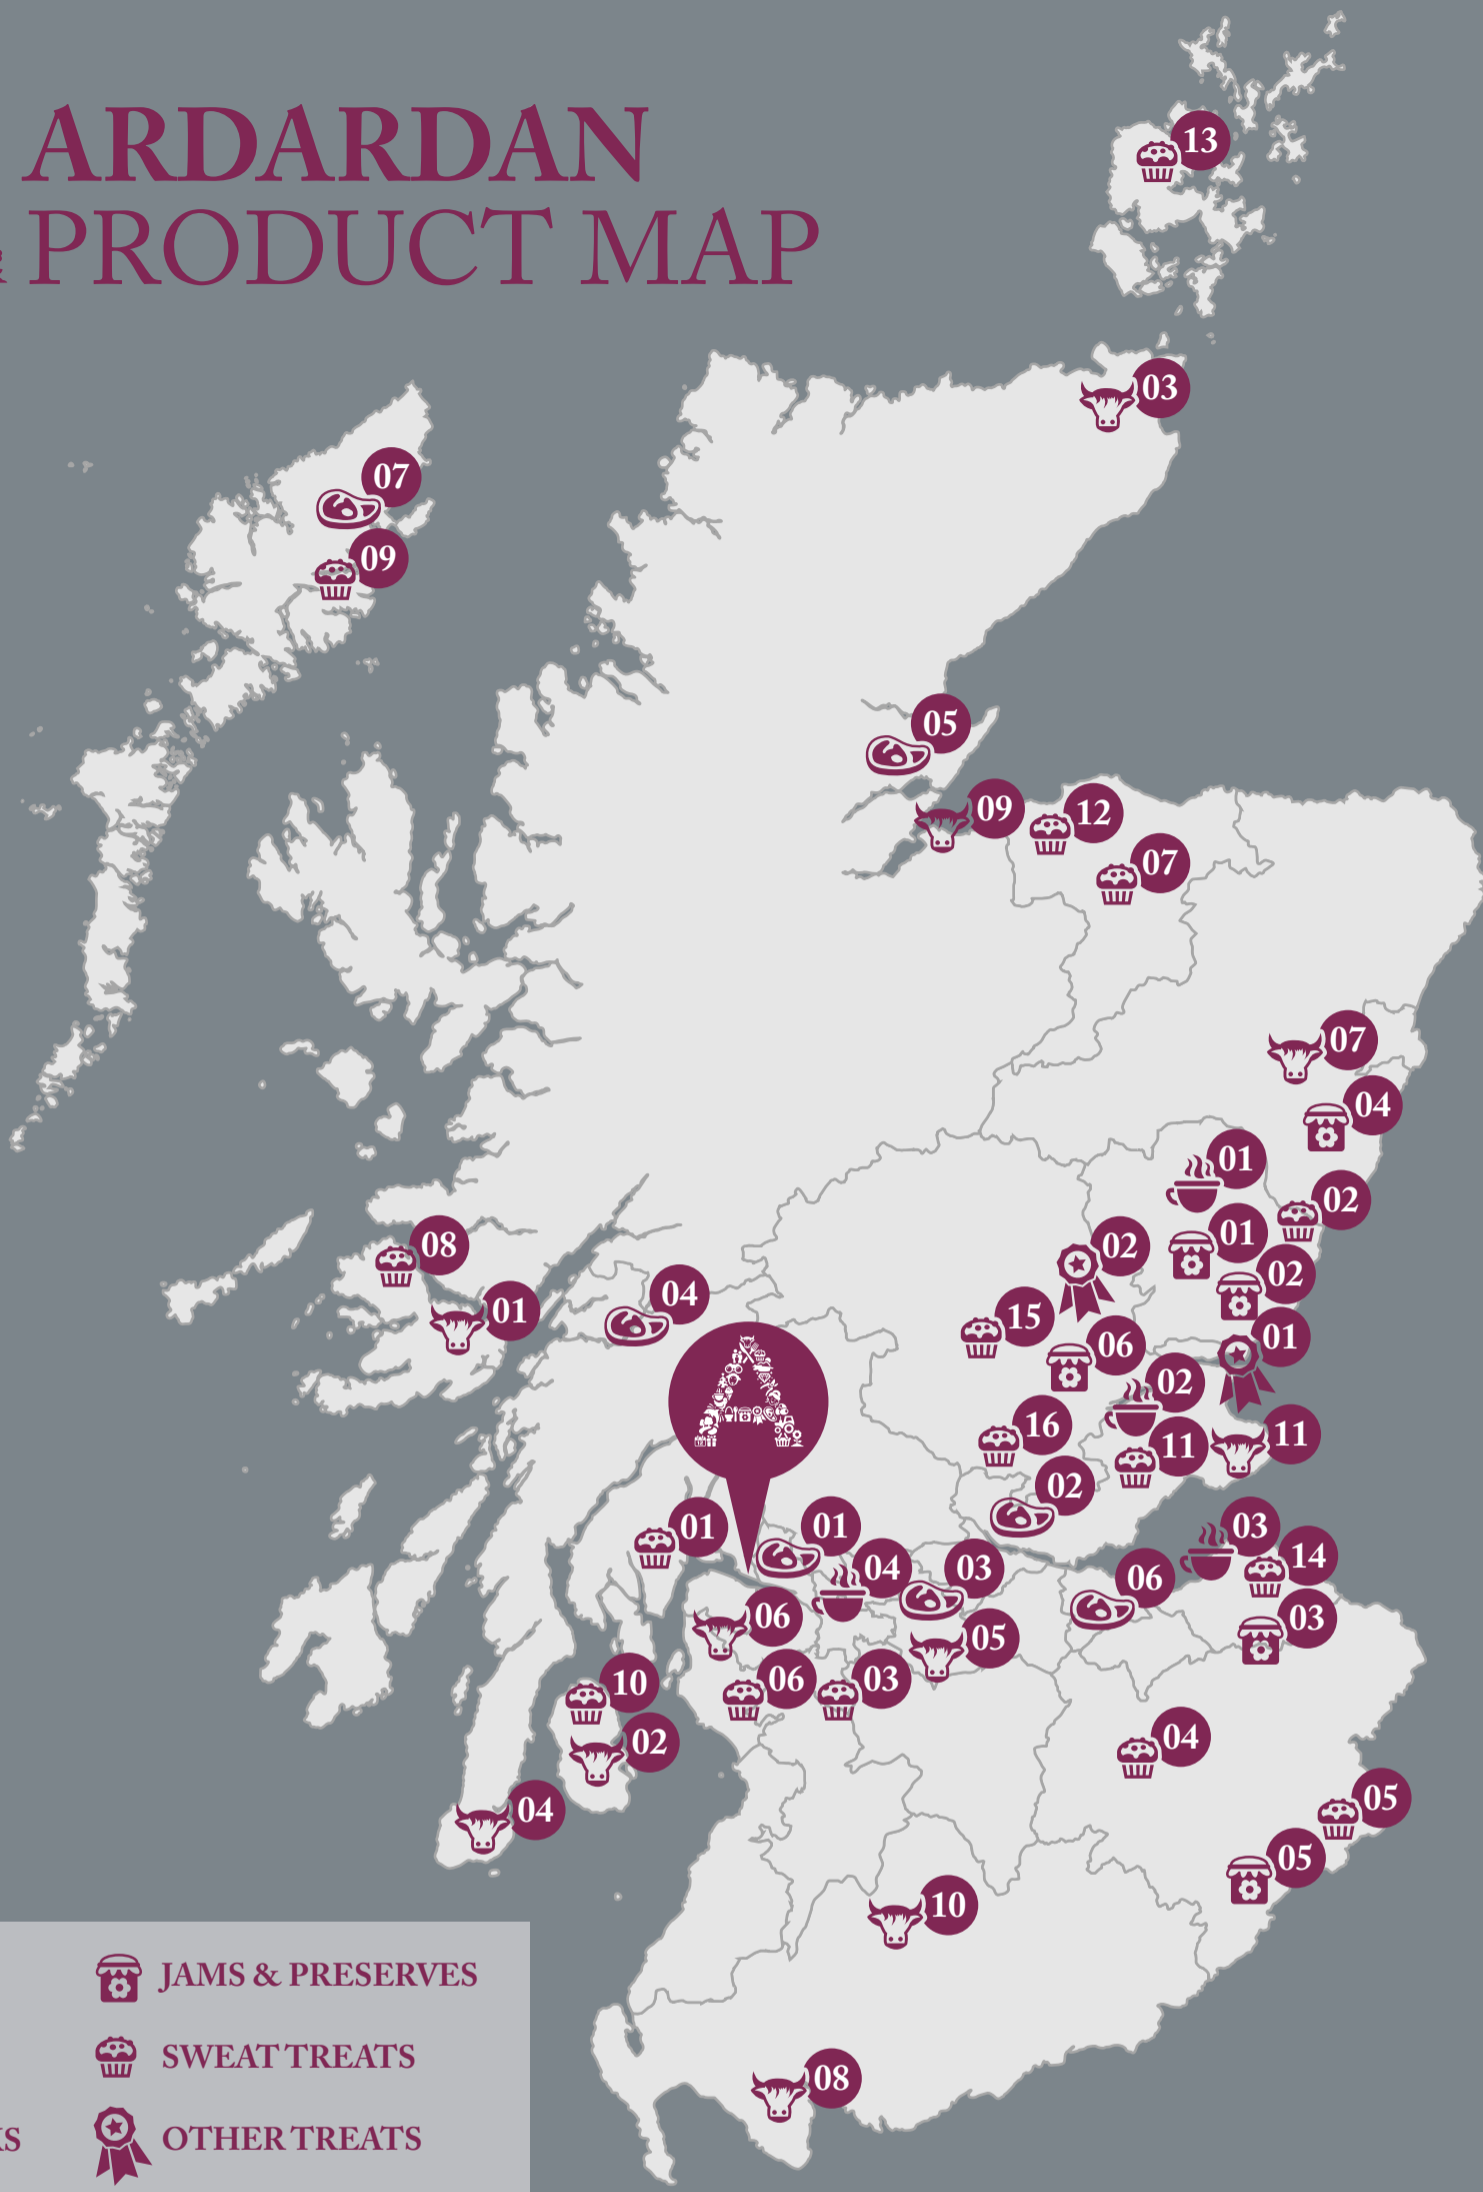

ARDARDAN PRODUCT MAP

MAP KEY

DAIRY	JAMS & PRESERVES
MEAT	SWEET TREATS
DRINKS	OTHER TREATS

<p>DAIRY</p> <p>1 Isle of Mull Cheddar – Mull 1 Isle of Mull Blue – Mull 2 Isle of Arran Cheese – Broddick 3 Blue Murder – Tain 3 Strathdon Blue – Tain 3 Caboc – Tain 3 Black Crowdie – Tain 3 Morangie Brie – Tain 4 Isle of Kintyre Cheese – Campbeltown 5 Lanark Blue – Carnwath 5 Dunsyre Blue – Carnwath 5 Bonnington Linn – Carnwath 5 Cora Linn – Carnwath 6 Paddy’s Milestone – Stewarton 6 Ailsa Craig – Stewarton 6 Dunlop – Stewarton 6 Bonnet – Stewarton 7 Broon Coo – Banchory-Devenick</p>	<p>8 Cairnsmore Goat’s – Sorbie 9 Connage Cheese – Ardersier 10 Loch Arthur – Beeswing 11 Anster – Anstruther</p> <p>MEAT</p> <p>1 Highland Bef & Lamb – Ardardan 2 Gartmorn Poultry – Alloa 3 Ramsays – Carluke 4 Inverawe – Taynuilt 5 Summer Isles – Alness 6 Macsweens Haggis – Loanhead 7 Charles McLeod Black Pud – Stornoway</p> <p>DRINKS</p> <p>1 Bouvrage – Angus 2 Fior Fruit Juice – Monimail 3 Brodie’s of Edinburgh Tea – Musselburgh 4 Thomson’s Coffee – Glasgow</p>	<p>JAMS & PRESERVES</p> <p>1 Sarah Gray – Carmyllie 2 Mrs Bridges – Arbroath 3 Edinburgh Preserves – Fenton Barns 4 Isabella’s – Edzell 5 Mackays – Arbroth 6 Chain Bridge Honey Farm – Berwick Upon Tweed 7 Heather Hills Honey – Bridge of Cally</p> <p>SWEET TREATS</p> <p>1 Chrystal’s Shortbread – Helensburgh 2 Aberfeldy Biscuits – Carmyllie 3 Borders Biscuits – Lanark 4 A Dalgetty & Sons – Galashiels 5 Heatherslaw – Berwick Upon Tweed 6 Country Bytes – Bridge of Weir 7 Walkers – Aberlour on Spey</p>	<p>8 Island Bakery – Tobermory 9 Stag – Isle of Lewis 10 Wooley’s of Arran – Broddick 11 Your Piece Oatcakes – Monimail 12 McLean’s Oatcakes – Forres 13 Stockens Oatcakes – Orkney 14 Brodie’s Chocolates – Musselburgh 15 Gordon & Durward – Crieff 16 Laura’s Chocolates – Kinross</p> <p>OTHER TREATS</p> <p>1 Aberfeldy Oatmeal – Arbroath 2 Summer Harvest – Madderty</p>
--	--	--	---